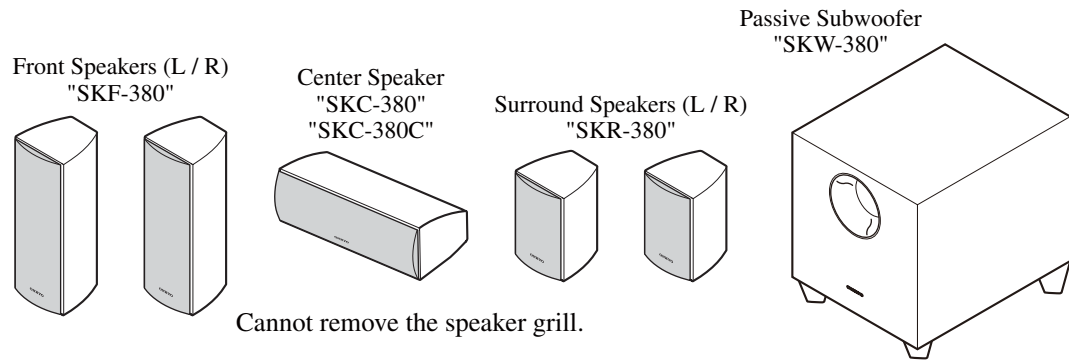

## 5.1-CH HOME THEATER SPEAKER PACKAGE MODEL HTP-380(B)